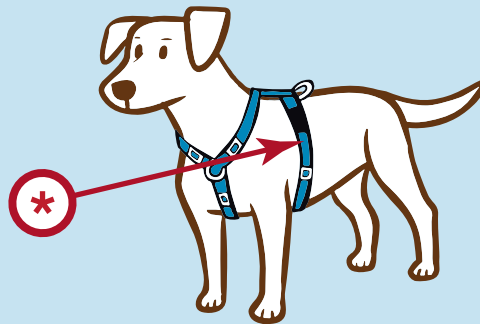

# Balance HARNESS®

## HOW TO MEASURE YOUR DOG FOR THE CORRECT FITTING HARNESS

Measure around your dog's girth\* about 2 inches behind your dog's elbow.

Use this measurement to refer to the sizing chart below.

Use your smartphone camera to scan the QR code to view our fitting video